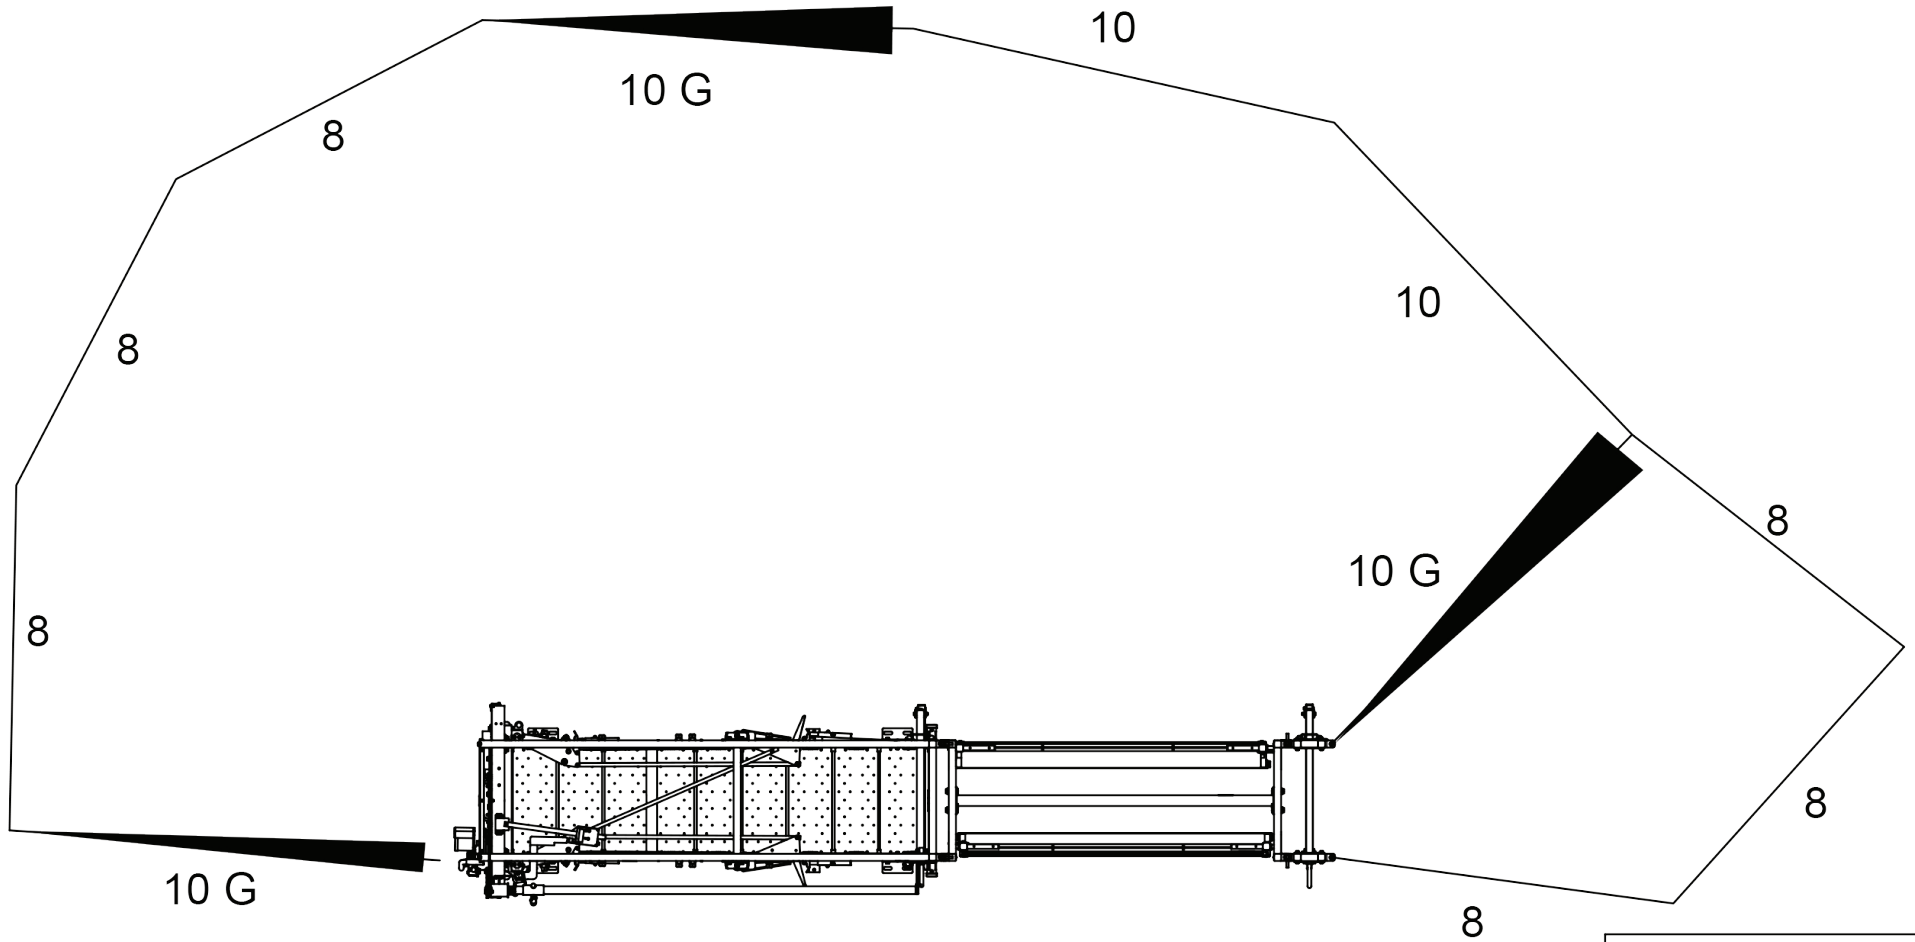

10 HEAD DELUXE

8

10 Head - Best	
Item	Qty
10' LP Panel	2
10' LP Gate	3
8' LP Panel	6
7400LV	1
EF8	1
RLDR	1
Lug Post	1